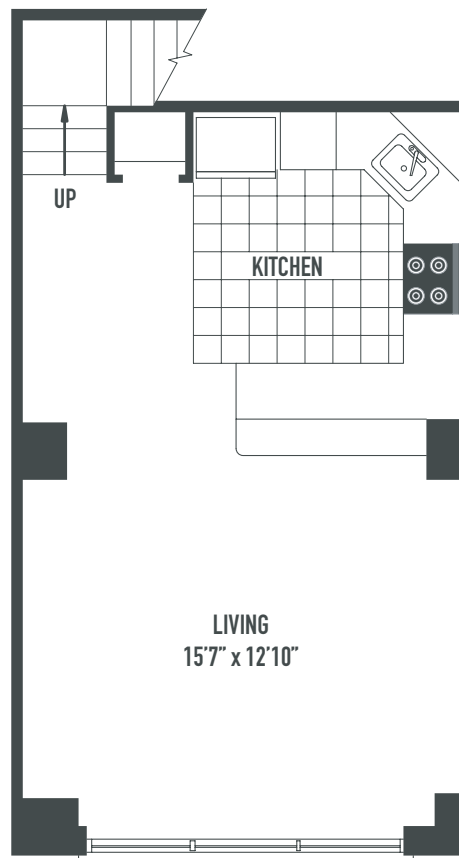

UPPER LEVEL

LOWER LEVEL

**LOFT UNIT - TYPE N**

903 Sq. Ft.