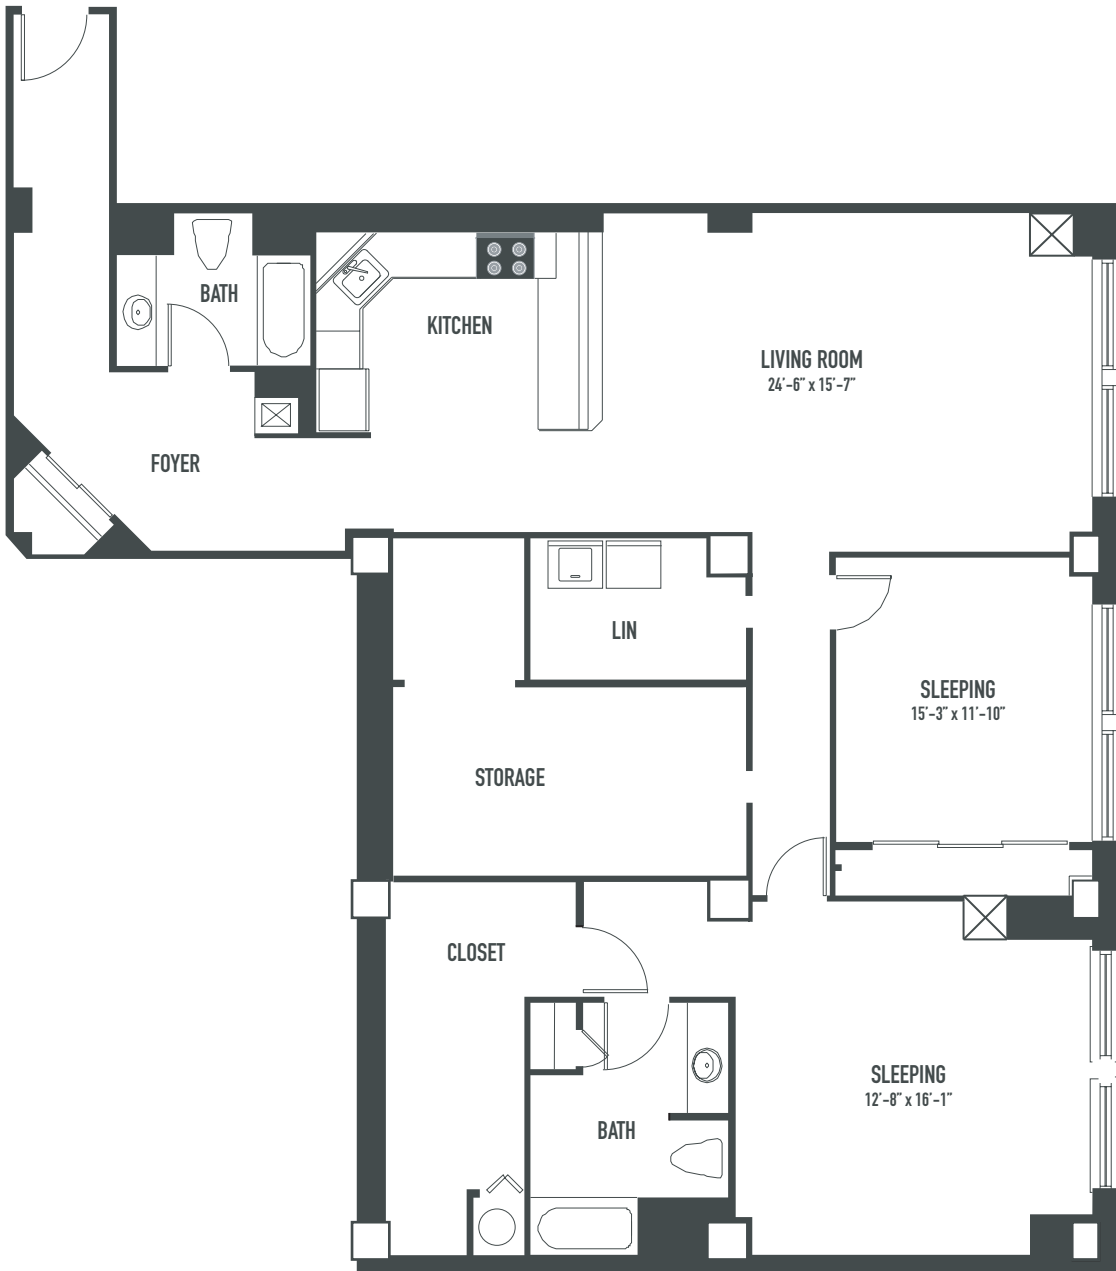

ENTRANCE

LOFTS **640**

ONE BEDROOM UNIT - TYPE M1

1,836 Sq. Ft.